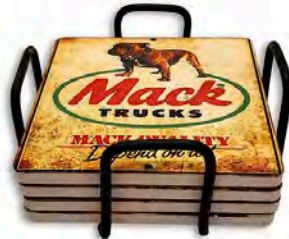

\$8.00

HD-778
Four Ball Post Holder

Holds 4-6 coasters. 5" x 5" x 2"H

HD-778C
Four Ball Post Set

\$8.00

HD-763
Geometric Holder

Holds 4-6 coasters. 5" x 5" x 2"H

HD-763C
Geometric Set

\$12.00

HD-742
Four Scroll Holder

Holds 4-6 coasters. 4.75" x 4.75" x 2.25"H

HD-742C
Four Scroll Set

\$10.00

HD-745
Upright Scroll Holder

Holds up to 5 Round or Square coasters. 5.25" x 2.75" x 2.50"H.

HD-745C
Upright Scroll Set